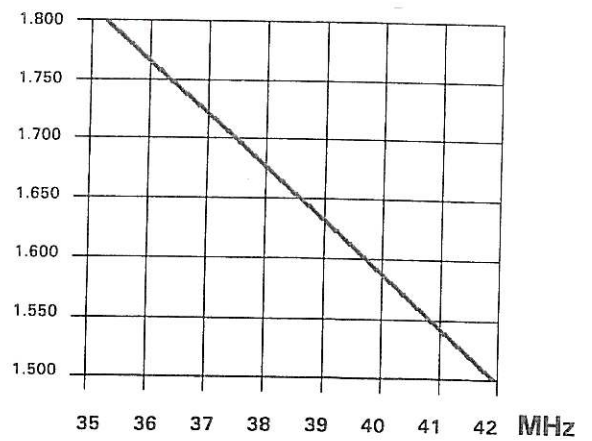

CUTTING TABLES FOR FIBRE-GLASS GROUND PLANE ANTENNAS

25-500 MHZ

NOTE! Cutting tables offers approximate lengths only. For final adjustment it is recommended to use a WSVR-meter.

Special care should be taken when the antenna is placed near to buildings or close to ground.

mm (L)

mm (L)

mm (L)

mm (L)