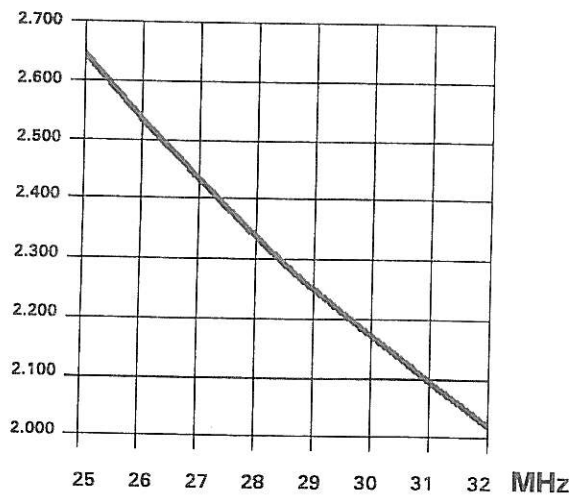

CUTTING TABLES FOR FIBRE-GLASS GROUND PLANE ANTENNAS

25-500 MHZ

NOTE! Cutting tables offers approximate lengths only. For final adjustment it is recommended to use a WSVR-meter.

Special care should be taken when the antenna is placed near to buildings or close to ground.

mm (L)

mm (L)

mm (L)

mm (L)