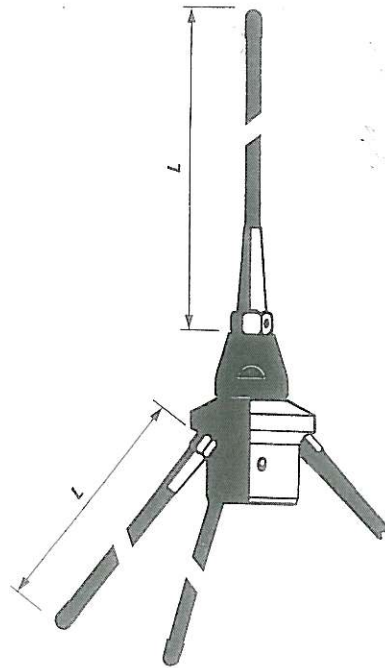

CUTTING TABLES FOR FIBRE-GLASS GROUND PLANE ANTENNAS

25-500 MHZ

NOTE! Cutting tables offers approximate lengths only. For final adjustment it is recommended to use a WSVR-meter.

Special care should be taken when the antenna is placed near to buildings or close to ground.

mm (L)

mm (L)

mm (L)

mm (L)