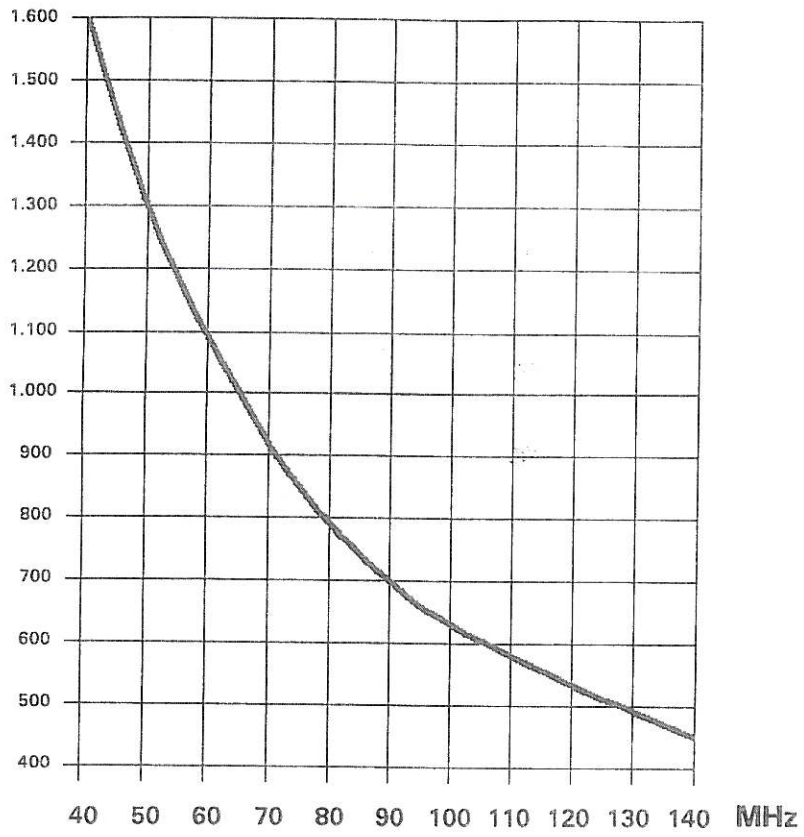

CUTTING TABLES FOR FIBRE-GLASS GROUND PLANE ANTENNAS

25-500 MHZ

NOTE! Cutting tables offers approximate lengths only. For final adjustment it is recommended to use a WSVR-meter.

Special care should be taken when the antenna is placed near to buildings or close to ground.

mm (L)

mm (L)

mm (L)

mm (L)