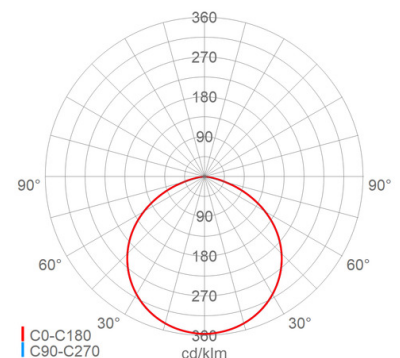

General product benefits

- reduction of type diversity due to variably adjustable luminous flux
- simple, fast and toolless setting of the luminous flux on-site by means of integrated switch (accessible from the outside), adjustable at any time
- high flexibility due to almost infinitely variable luminous flux setting
- perfect thermal management due to direct connection of the LED modules to the housing, large cooling surface, excellent thermal conductivity
- homogenous illumination due to Multi-Layer Technology, i.e. every individual LED illuminates the whole surface, the light distribution curves of the LED are overlapping
- quick electrical connection due to easily accessible terminal box
- no light emission into the upper half space, ULOR=0
- eco-friendly, all versions dimmable to 10% with color temperature up to max. 3,000K fulfill the Dark Sky requirements
- sustainable, interchangeable components
- future proof by using standardised Zhaga LED modules
- GreenLine luminaire, outstanding sustainable design

Applications

Industrial and storage areas, terminals, construction sites, facade illumination etc.