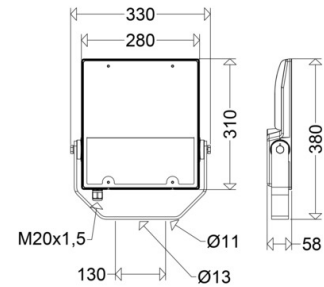

General product benefits

- reduction of type diversity due to variably adjustable luminous flux
- simple, fast and toolless setting of the luminous flux on-site by means of integrated switch (accessible from the outside), adjustable at any time
- high flexibility due to almost infinitely variable luminous flux setting
- perfect thermal management due to direct connection of the LED modules to the housing, large cooling surface, excellent thermal conductivity
- homogenous illumination due to Multi-Layer Technology, i.e. every individual LED illuminates the whole surface, the light distribution curves of the LED are overlapping
- quick electrical connection due to easily accessible terminal box
- no light emission into the upper half space, ULOR=0
- eco-friendly, all versions dimmable to 10% with color temperature up to max. 3,000K fulfill the Dark Sky requirements
- sustainable, interchangeable components
- future proof by using standardised Zhaga LED modules
- GreenLine luminaire, outstanding sustainable design

Applications

Industrial and storage areas, terminals, construction sites, facade illumination etc.