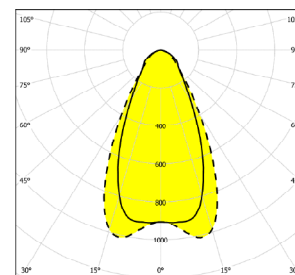

— C0-C180   - - - - C90-C270

BISON-LED-OPG