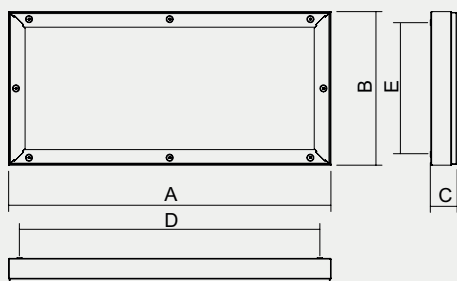

Application: Dustproof high-bay lighting fixture B ISON-LED is primarily designed for a room with requirement of higher degree of protection IP, such as warehouse and production halls. Thanks to its luminous characteristics and excellent efficiency, the lighting fixture is suitable for mounting at high ceiling rooms.

Ballast: EP – electronic 220-240 V/ 50-60 Hz AC, 220-240 V DC

Light source: LED, 4000K, CRI +80, MacAdam3

Housing: Painted steel sheet RAL 9016

Diffuser: **CG** - Clear hardened safety thermally toughened glass, **OP** – Opal hardened safety thermally toughened glass, **PC** - polycarbonate, **MP** - microprismatic diffuser

Optics: **30°** - optics with deep radiant luminous characteristics, **60°** - optics with wide radiant luminous characteristics

Fastening: Mounting via suspension brackets

Connection: The lighting fixture is provided as a standard with 2 m cable (3x1.5 mm²) that is terminated by sleeves

Standard equipment: 4 pcs suspension brackets M5

Calculated lifetime – LED modules:

L80B10 ta40 – 70 000h

L70B10 ta40 – 100 000h